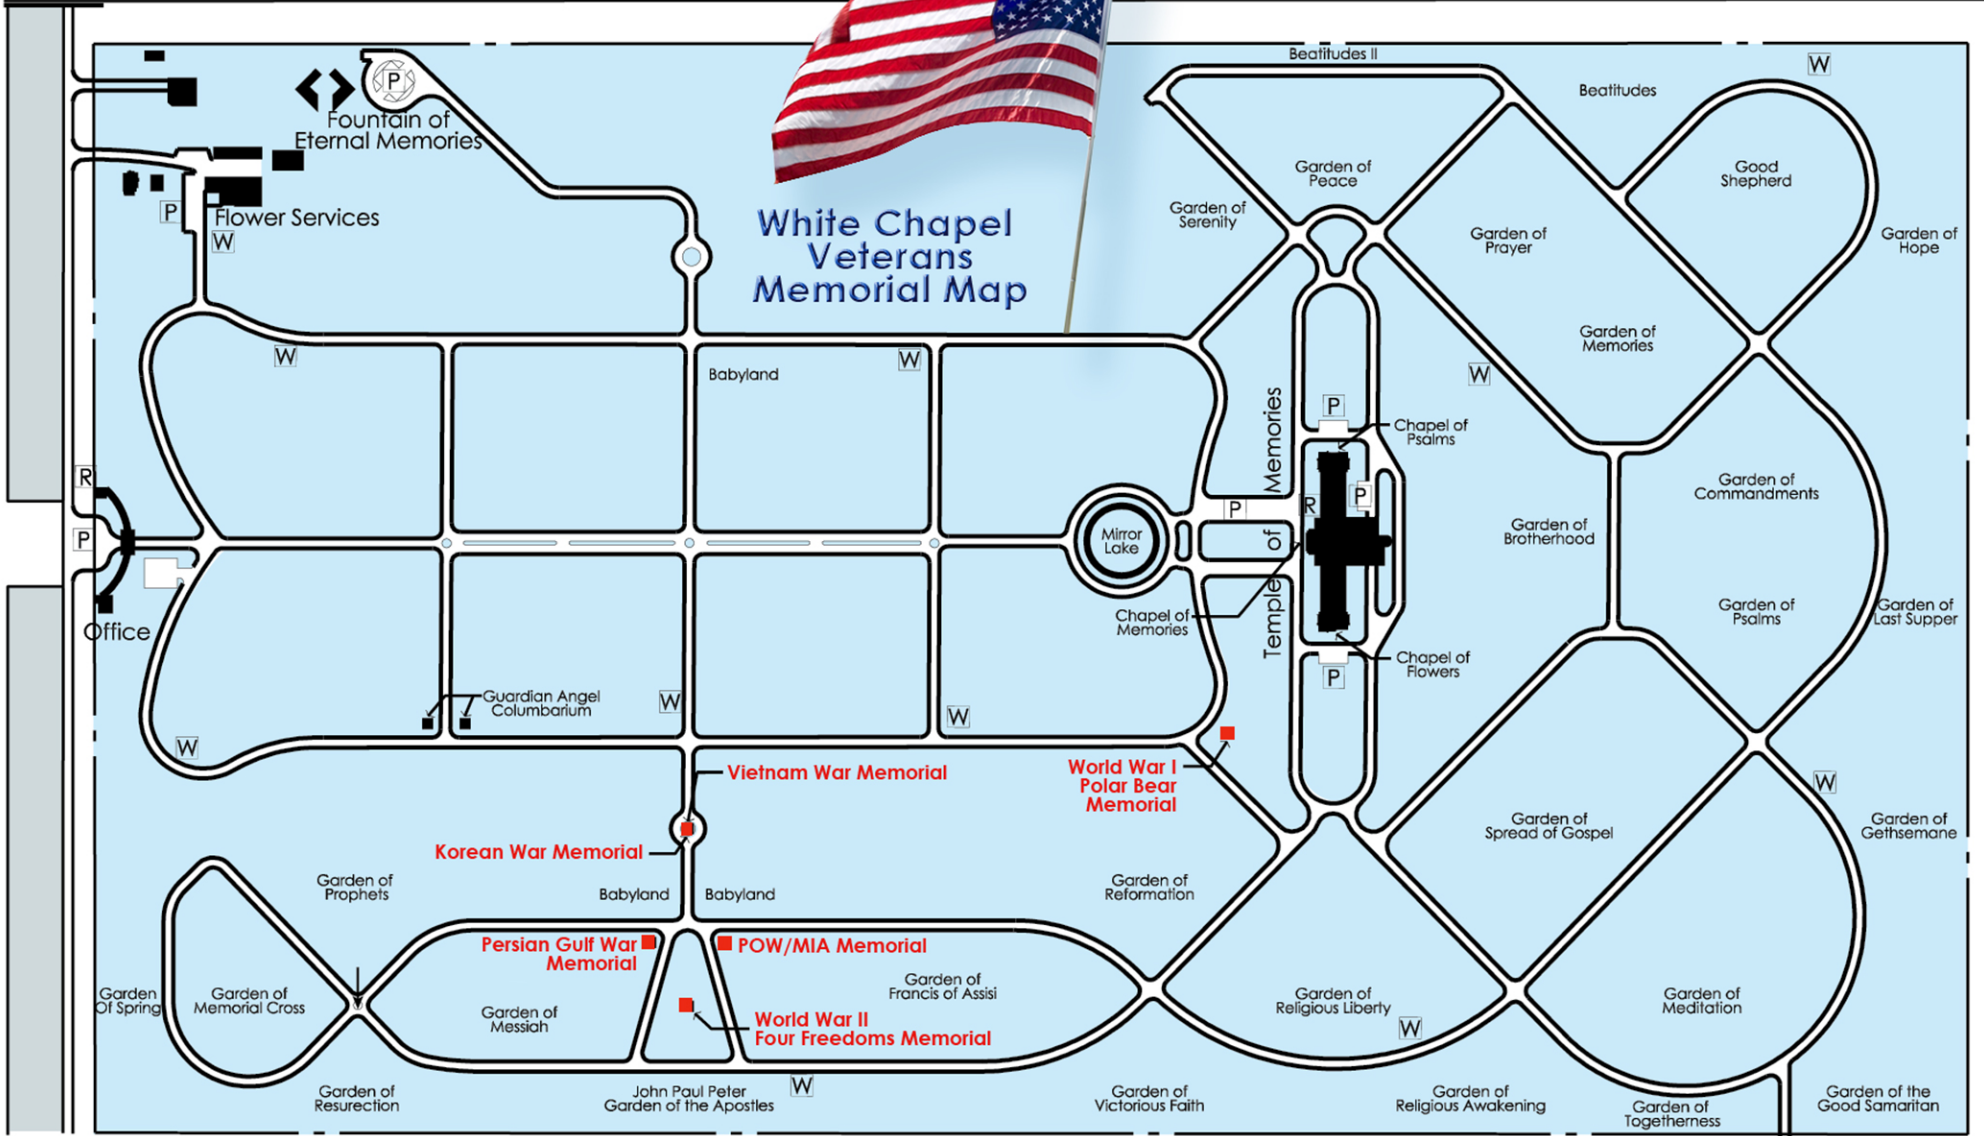

I-75

# White Chapel Veterans Memorial Map

Long Lake Road

Crooks Road

# White Chapel

MEMORIAL PARK CEMETERY™

- P** Indicates the location of Car Parking
- R** Indicates the location of Restrooms
- W** Indicates the location of a water station
- Indicates Dedicated War Memorials

## Cemetery Hours

Gates Open	April - September	8:00 am - 6:00 pm
	October - March	8:00 am - 5:00 pm
	Sundays and Holidays	10:00 am till closing
Temple of Memories	Daily	1:00 pm - 4:30 pm
Cemetery Park Office 248-362-7670	Monday - Friday	8:00 am - 4:00 pm
	Saturday	8:00 am - noon
	Sundays	Closed