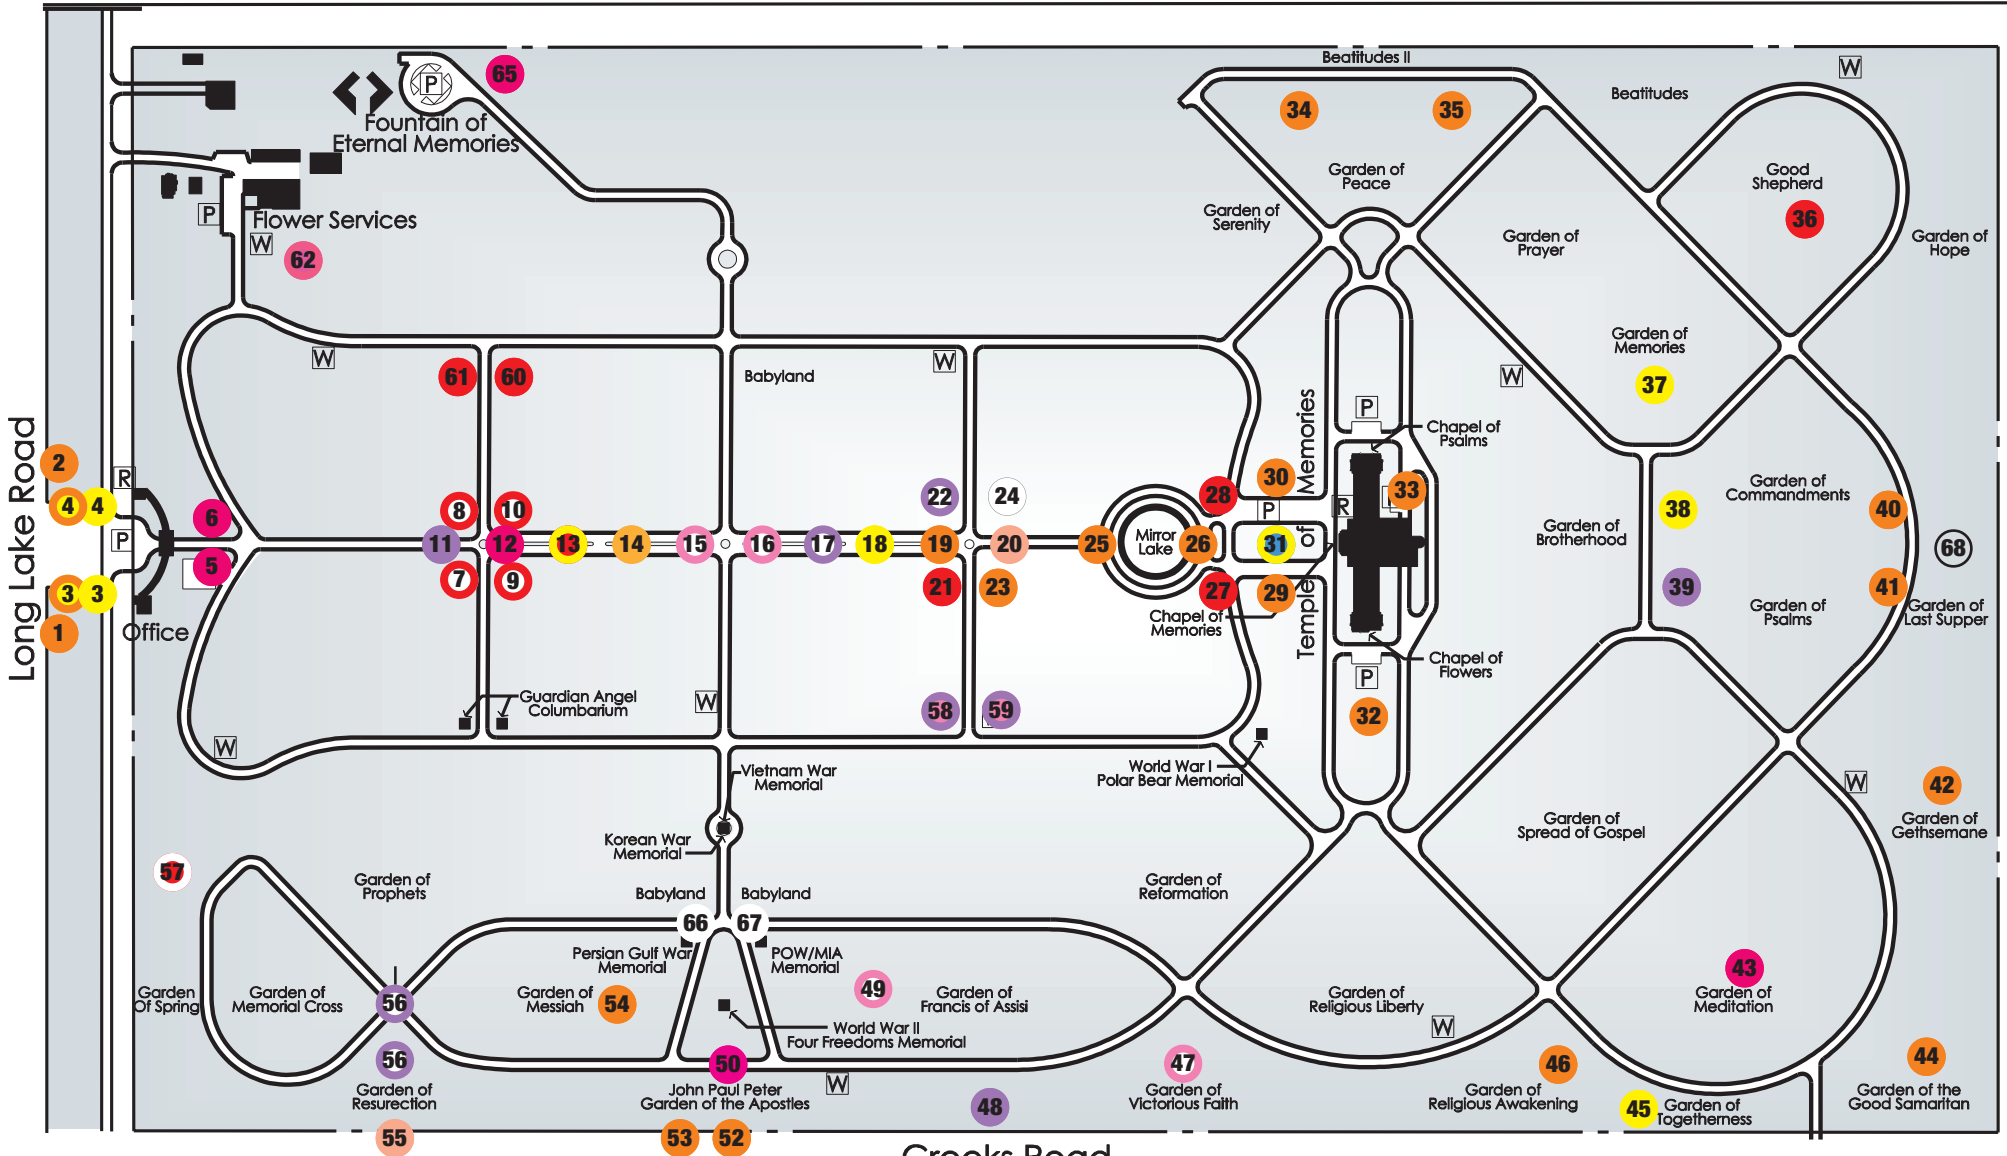

White Chapel

MEMORIAL PARK CEMETERY™

WHITE CHAPEL SPRING 2010 TULIP GARDEN GUIDE

QTY	VARIETY	COLOR	PLANT SITE
1800	Orange Bouquette	Orange	1 2
900	Ad Rem	Orange/Yellow	3 4
600	Las Vegas	Yellow/White	3 4
200	Yellow River	Yellow	3 4
3,300	Grand Style	Fuschia Red	5 6
1,200	Spryng	Red	7 8 9 10
1,200	Ivory Floradale	White	7 8 9 10
600	Blue Ribbon	Purple	11
600	Grand Style	Fuschia Red	12
600	La Courtine	Yellow/Red	13
600	Dordonge	Apricot/Orange	14
600	Sauternes	Pink/White	15
600	Sauternes	Pink/White	16
600	Dreaming Maid	Purple/White	17
600	Jan van Nes	Yellow	18
400	Orange Queen	Orange	19
600	Menton	Salmon	20
600	Red Shine	Red	21 22 23 24
600	Maytime	Purple/White	21 22 23 24
600	Ballerina	Orange	21 22 23 24
600	White Triumphater	White	21 22 23 24
150	Giant Orange Sun	Orange	25
1200	Spryng	Red	27 28
1300	Orange Queen	Orange	29 30
1000	Monte Carlo	Yellow	31
3000	Muscari Hyacinth	Blue	31

- P Indicates the location of Car Parking
- R Indicates the location of Restrooms
- W Indicates the location of a water station

Cemetery Hours

Gates Open	April - September	8:00 am - 6:00 pm
	October - March	8:00 am - 5:00 pm
	Sundays and Holidays	10:00 am till closing
Temple of Memories	Daily	1:00 pm - 4:30 pm
Cemetery Park Office 248-362-7670	Monday - Friday	8:00 am - 4:00 pm
	Saturday	8:00 am - noon
	Sundays	Closed

White Chapel

MEMORIAL PARK CEMETERY™

- P** Indicates the location of Car Parking
- R** Indicates the location of Restrooms
- W** Indicates the location of a water station

Cemetery Hours

Gates Open	April - September	8:00 am - 6:00 pm
	October - March	8:00 am - 5:00 pm
	Sundays and Holidays	10:00 am fill closing
Temple of Memories	Daily	1:00 pm - 4:30 pm
Cemetery Park Office 248-362-7670	Monday - Friday	8:00 am - 4:00 pm
	Saturday	8:00 am - noon
	Sundays	Closed